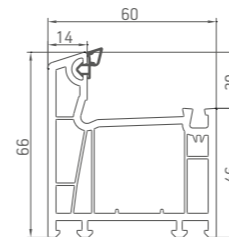

001 4 chamber frame