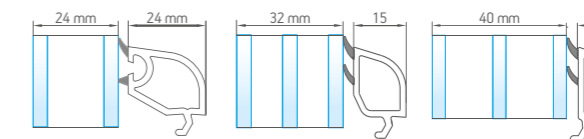

054 Stulp 70 mm

- Chambers – 6
- Mounting depth – 70 mm
- Drainage inclination – 2°
- Baffle width – 17 mm

Insulated glass units:

Lamination options:

Excellent choice
for strength
and reliability

Profile system has been created to withstand unpredictable weather conditions.