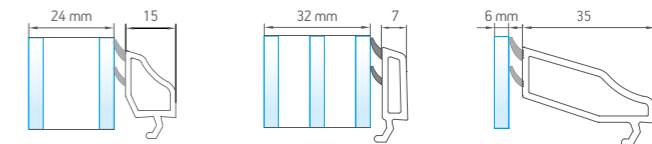

- Chambers – 4
- Mounting depth – 60 mm
- Drainage inclination – 2°
- Baffle width – 14 mm

Insulated glass units:

Ideal for typical glazing

WDS 500 – 5 chambered profile system is optimal for typical and object building. It combines all premium class windows benefits and opportunity for budget optimization while building.