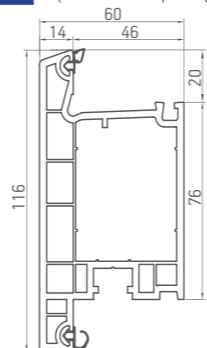

008 Door sash (for internal opening)

036 Door sash (for external opening)

056 Door sash (for external opening)

Door group 60 mm

- Mounting depth – 60 mm
- Drainage inclination – 2°
- Insulated glass units – 24, 32 mm, glass 6 mm
- Baffle width – 14 mm