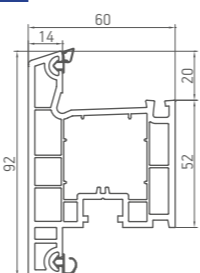

008 Door sash (for internal opening)

036 Door sash (for external opening)

056 Door sash (for external opening)

Door group 60 mm

- Mounting depth – 60 mm
- Drainage inclination – 2°
- Insulated glass units – 24, 32 mm, glass 6 mm
- Baffle width – 14 mm