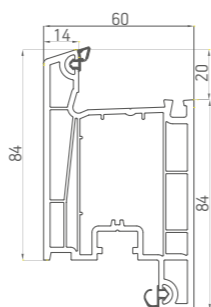

008 Door sash (for internal opening)

036 Door sash (for external opening)

056 Door sash (for external opening)

Door group 60 mm

- Mounting depth – 60 mm
- Drainage inclination – 2°
- Insulated glass units – 24, 32 mm, glass 6 mm
- Baffle width – 14 mm