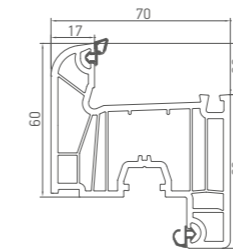

060 6 chamber sash