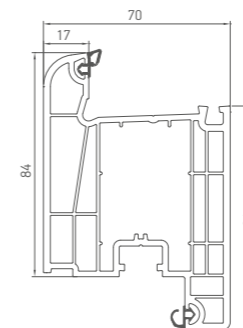

Lamination options:

For interior/entrance doors

For balcony blocks

70 mm

045 Door sash (for external opening)

078 Door sash (for internal opening)

Door group 70 mm

- Mounting depth – 70 mm
- Drainage inclination – 2°
- Insulated glass units – 24, 32, 40 mm
- Baffle width – 17 mm