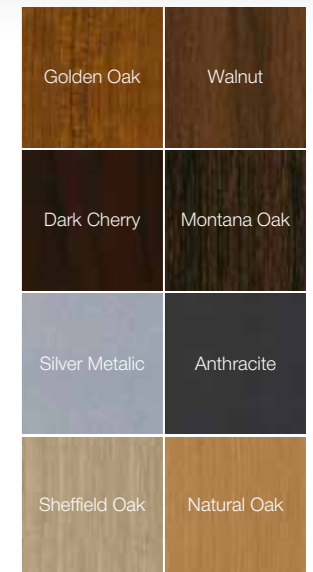

Lamination options: