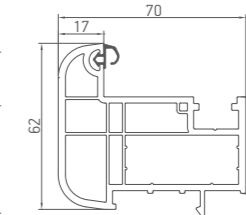

054 Stulp 70 mm

- Chambers – 6
- Mounting depth – 70 mm
- Drainage inclination – 2°
- Baffle width – 17 mm

Insulated glass units:

Lamination options:

Excellent choice
for strength
and reliability

Profile system has been created to withstand unpredictable weather conditions.