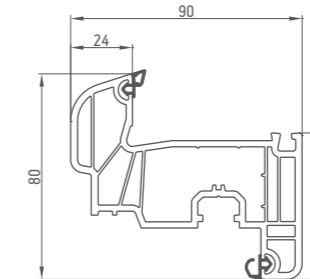

048 4 chamber mullion

068 Stulp 82 mm

Insulated glass unit

- Chambers – 6
- Mounting depth – 82 mm
- Three gasket contours
- Drainage inclination – 8°
- Baffle width – 16 mm

www.wds.ua

Advanced solution
for perfect window