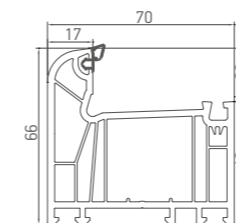

System Passport

059 6 chamber frame