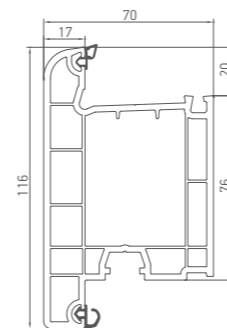

Lamination options:

For interior/entrance doors

For balcony blocks

70 mm

045 Door sash (for external opening)

078 Door sash (for internal opening)

Door group 70 mm

- Mounting depth – 70 mm
- Drainage inclination – 2°
- Insulated glass units – 24, 32, 40 mm
- Baffle width – 17 mm