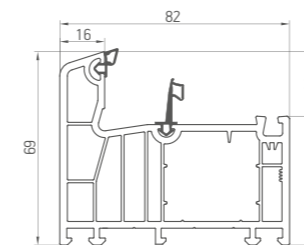

046 6 chamber frame