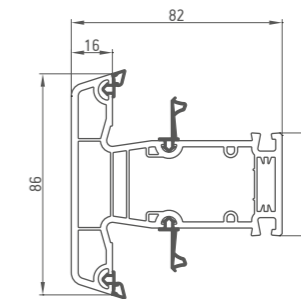

048 4 chamber mullion

068 Stulp 82 mm

Insulated glass unit

- Chambers – 6
- Mounting depth – 82 mm
- Three gasket contours
- Drainage inclination – 8°
- Baffle width – 16 mm

www.wds.ua

Advanced solution
for perfect window