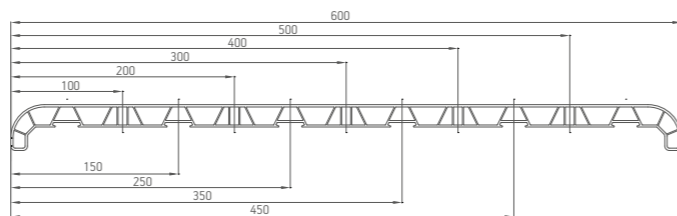

Main benefits

10 years guarantee	Elegant design
Water resistance	Heat resistance
High strength	Scratch resistance
Easy in operation	Durability