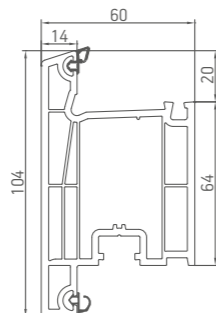

008 Door sash (for internal opening)

036 Door sash (for external opening)

056 Door sash (for external opening)

Door group 60 mm

- Mounting depth – 60 mm
- Drainage inclination – 2°
- Insulated glass units – 24, 32 mm, glass 6 mm
- Baffle width – 14 mm