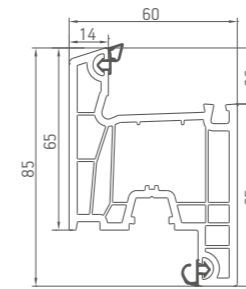

002 4 chamber sash