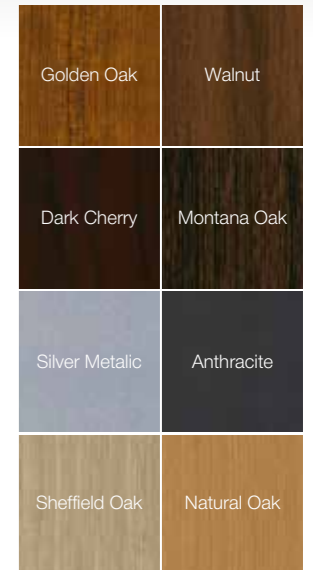

System Passport

Lamination options: