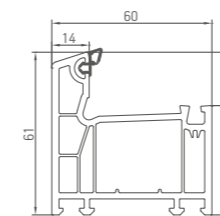

037 4 chamber frame