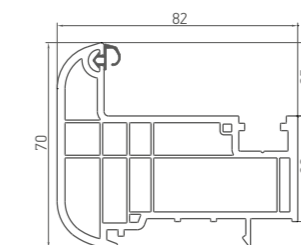

048 4 chamber mullion

068 Stulp 82 mm

Insulated glass unit

- Chambers – 6
- Mounting depth – 82 mm
- Three gasket contours
- Drainage inclination – 8°
- Baffle width – 16 mm

www.wds.ua

Advanced solution
for perfect window